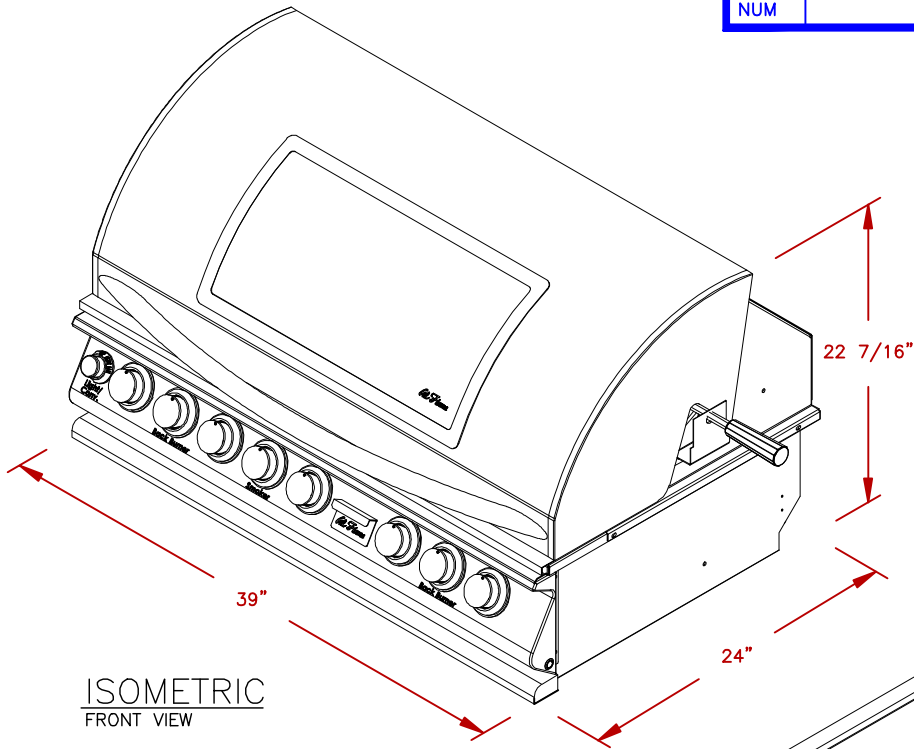

LINE	BBQ LINE
MODEL	TOP GUN 5 BRNR CONV/GRILL
NUM	

ISOMETRIC
FRONT VIEW

ISOMETRIC
BACK VIEW

CUT OUT
5 BURNER GRILL

TITLE 2020 BARBECUE LINE
GRILLS
TOP GUN 5 BRNR CONV/GRILL

SCALE: N/A

DWG NO. BBQ13875CTG

DWG BY J.ORNELAS