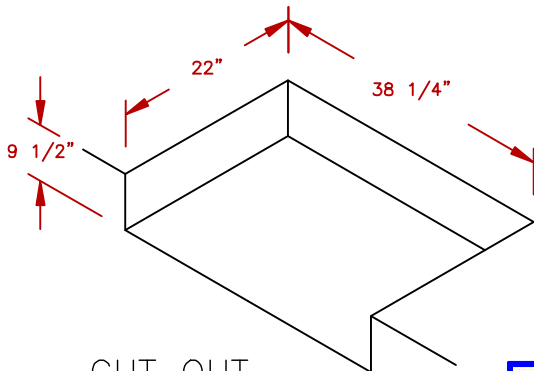

LINE	BBQ LINE
MODEL	TOP GUN 5 BRNR CONV/GRILL
NUM	

ISOMETRIC
FRONT VIEW

ISOMETRIC
BACK VIEW

CUT OUT
5 BURNER GRILL

TITLE 2020 BARBECUE LINE
GRILLS
TOP GUN 5 BRNR CONV/GRILL

SCALE: N/A

DWG NO. BBQ13875CTG

DWG BY J.ORNELAS