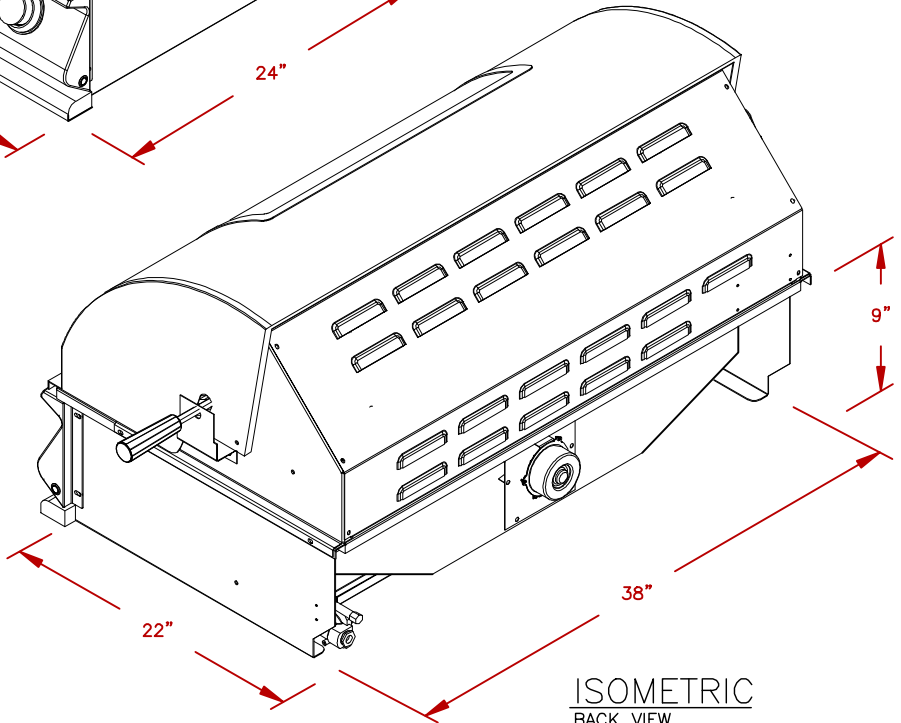

LINE	BBQ LINE
MODEL	TOP GUN 5 BRNR CONV/GRILL
NUM	

ISOMETRIC
FRONT VIEW

ISOMETRIC
BACK VIEW

CUT OUT
5 BURNER GRILL

TITLE 2020 BARBECUE LINE
GRILLS
TOP GUN 5 BRNR CONV/GRILL

SCALE: N/A

DWG NO. BBQ13875CTG

DWG BY J.ORNELAS